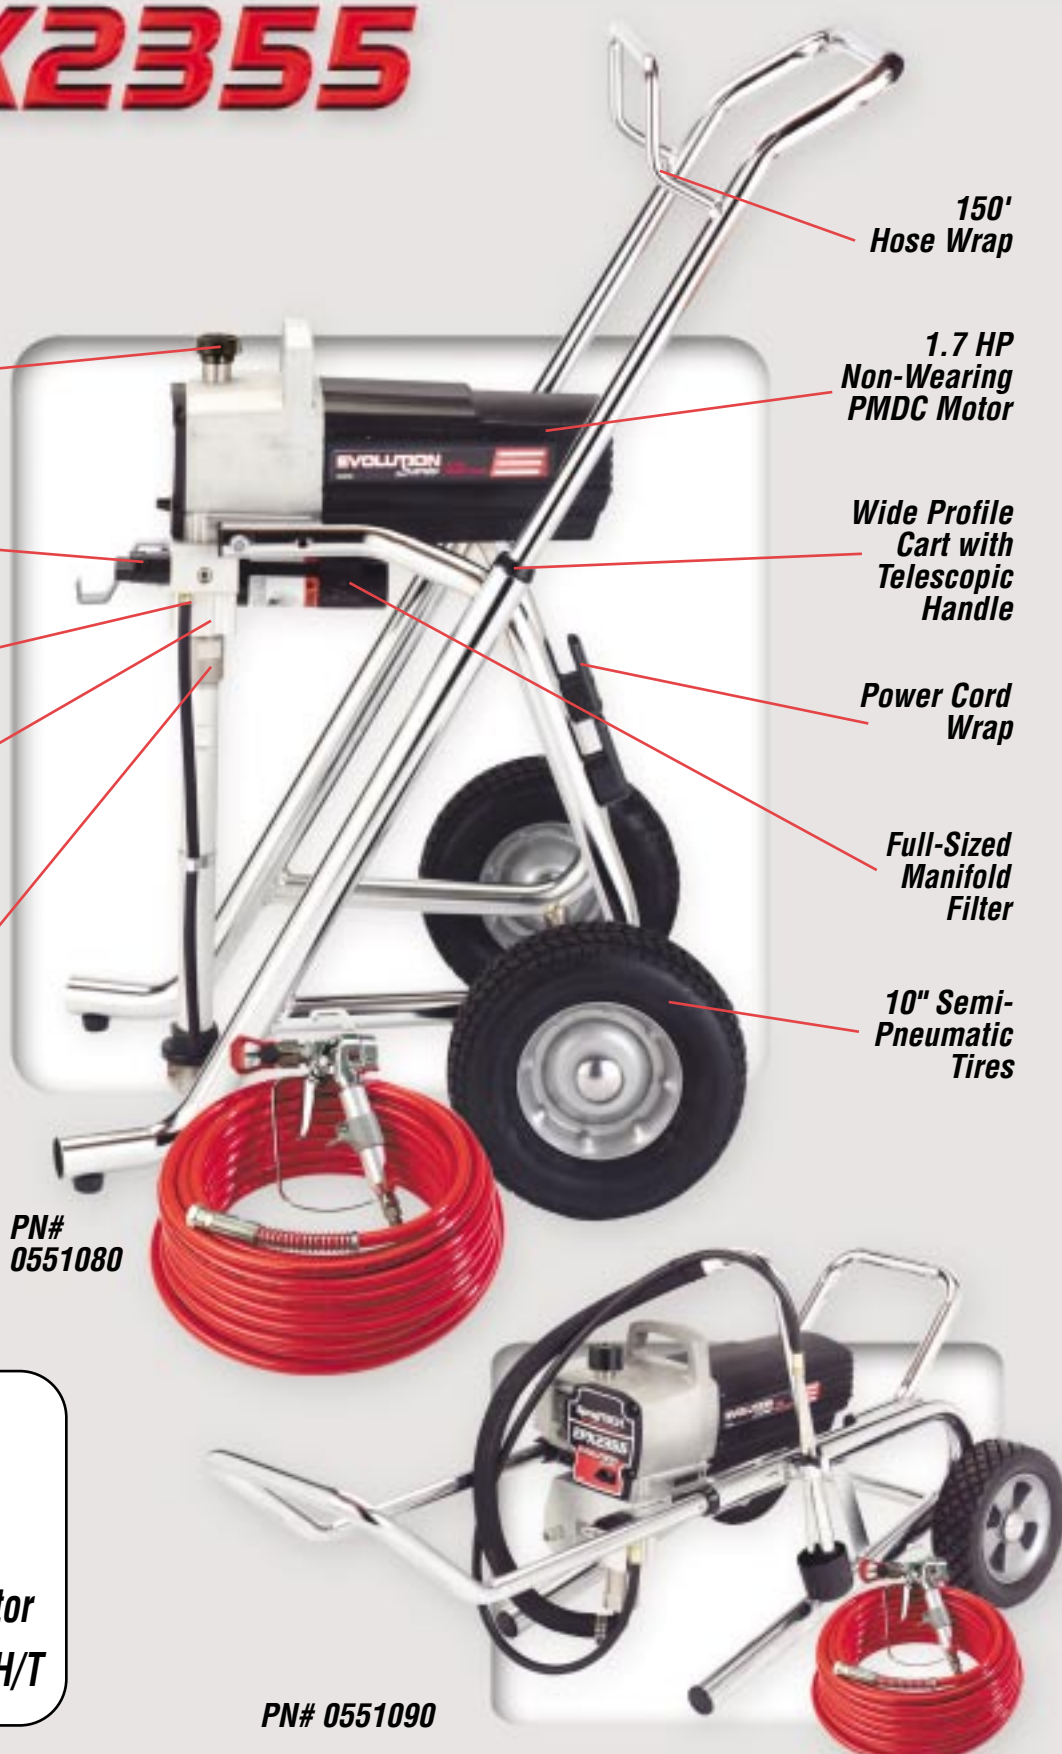

EPX2355

Electronic
PSI Control

NEW
High-Flow
Prime/Spray
Valve

.64 Stroke
Length

Triple-Lip
Upper
Packing

Two Double,
Triple-Lip
Lower
Packing

150'
Hose Wrap

1.7 HP
Non-Wearing
PMDC Motor

Wide Profile
Cart with
Telescopic
Handle

Power Cord
Wrap

Full-Sized
Manifold
Filter

10" Semi-
Pneumatic
Tires

PN#
0551080

.70 GPM

3100 PSI

.026 Tip

1.7 HP PMDC Motor

Complete with G/H/T

PN# 0551090

EPX2355

Delivery	.70 gpm
Fluid Pressure	3100 psi
Max. Tip Size	.026"
Max. Hose Length	300 ft
Electrical Cord Length	15 ft
Motor	1.7 PMDC
Weight	65 lbs
Part No. (Upright Cart)	0551080
UPC (Upright Cart)	024964167722
Part No. (Low Boy)	0551090
UPC (Low Boy)	024964167753