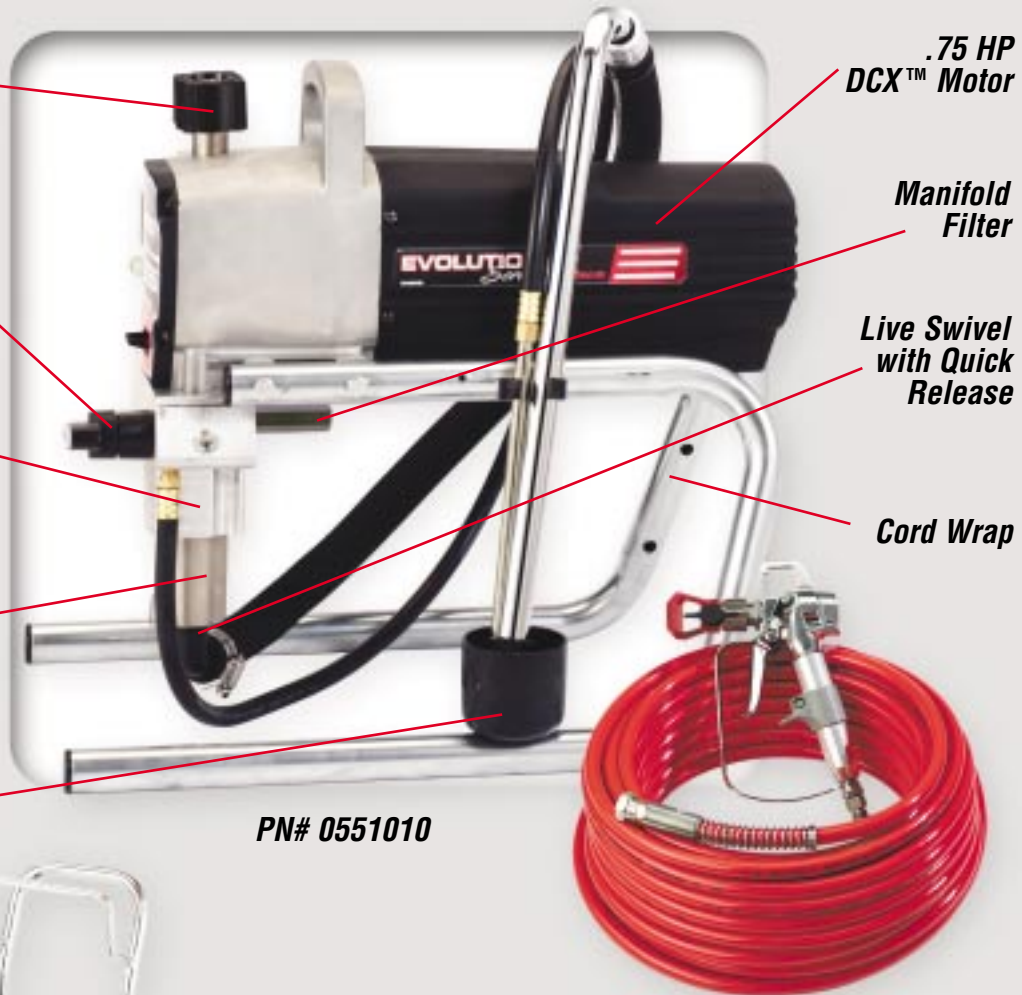

EPX2155

.40 GPM | 3000 PSI | .020 Tip | Wt. 33 Lbs.

Pressure Control

NEW High-Flow Prime/Spray Valve

Triple-Lip Upper Packing

Double, Triple-Lip Lower Packings

Drip Cup

.75 HP DCX™ Motor

Manifold Filter

Live Swivel with Quick Release

Cord Wrap

PN# 0551010

PN# 0551012

PN# 0551013

EPX2155

Delivery	.40 gpm
Fluid Pressure	3000 psi
Max. Tip Size	.020"
Max. Hose Length	300 ft
Electrical Cord Length	9 ft
Motor	.75 HP DCX™
Weight	33 lbs
Part No. (Stand)	0551010
UPC (Stand)	024964167548
Part No. (Upright Cart)	0551012
UPC (Upright Cart)	024964167562
Part No. (Low Boy)	0551013
UPC (Low Boy)	024964167579

SprayTECH - The source for all your painting needs

G-10XL 2-finger Gun

- 3600 PSI working pressure
- Lightweight and precision balanced
- Easily accessible in-line filter
- Built-in swivel
- 7/8" diffuser
- Feather-light trigger pull

NorSpray Gun

- Ideal for commercial and industrial contractors
- 5000 PSI working pressure
- Stainless steel fluid tube
- Durable, comfortable, long-lasting design
- 7/8" diffuser

Pole Extensions

SprayTECH has a complete line of guns, hoses, tips and accessories.