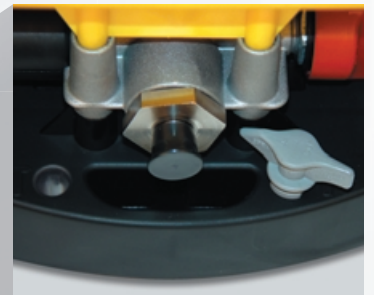

## Engineered to Perform

- On demand piston pump technology maintains pressure as needed.
- 7.5 litre capacity hopper increases spray time and convenience with fast refilling & clean up.
- Professional Grade Metal spray Gun with full size in line filter accepts standard G-thread (7/8") accessories.
- 409 & 515 reversible spray tip sizes provide a superior finish, two spray pattern choices and are easily changeable on the job.
- 7.5 metre high pressure hose for extended reach.
- Backed by the Wagner 2 year guarantee for additional piece of mind.

Precision machined pump components produce the highest quality parts where its needed most.

Centrally located controls simplify operation from start-up to clean-up.

Designed with many conveniences such as an integrated tip holder.

Forged aluminium spray gun body ensures maximum durability.

Product Code 0418003  
Barcode 4004025050688

A full range of Wagner Normal and Finefinish Spray Tips are available in different sizes and spraying angles.