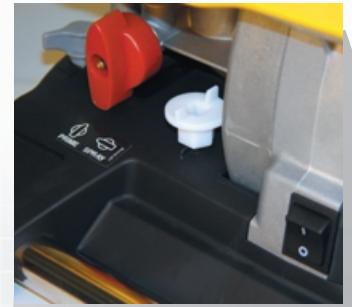

# PAINT FAST. PAINT SMART.

Convenient carrying handle and light-weight design make movement around the project a snap.

With simplified set-up and clean-up, the Paint Crew makes even the smallest projects fast and easy.

## Engineered to Perform

- On demand piston pump technology maintains pressure as needed.
- 7.5 litre capacity hopper increases spray time and convenience with fast refilling & clean up.
- Professional Grade Metal spray Gun with full size in line filter accepts standard G-thread (7/8") accessories.
- 409 & 515 reversible spray tip sizes provide a superior finish, two spray pattern choices and are easily changeable on the job.
- 7.5 metre high pressure hose for extended reach.
- Backed by the Wagner 2 year guarantee for additional piece of mind.

Precision machined pump components produce the highest quality parts where its needed most.

Centrally located controls simplify operation from start-up to clean-up.

Designed with many conveniences such as an integrated tip holder.