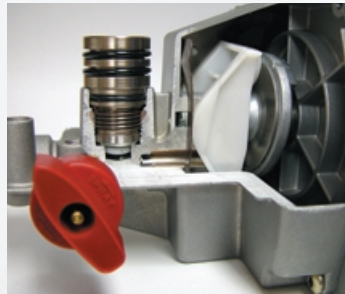

# PAINT FAST. PAINT SMART.

Convenient carrying handle and light-weight design make movement around the project a snap.

With simplified set-up and clean-up, the Paint Crew makes even the smallest projects fast and easy.

## Engineered to Perform

- On demand piston pump technology maintains pressure as needed.
- 7.5 litre capacity hopper increases spray time and convenience with fast refilling & clean up.
- Professional Grade Metal spray Gun with full size in line filter accepts standard G-thread (7/8") accessories.
- 409 & 515 reversible spray tip sizes provide a superior finish, two spray pattern choices and are easily changeable on the job.
- 7.5 metre high pressure hose for extended reach.
- Backed by the Wagner 2 year guarantee for additional piece of mind.

Precision machined pump components produce the highest quality parts where its needed most.

Centrally located controls simplify operation from start-up to clean-up.

Designed with many conveniences such as an integrated tip holder.